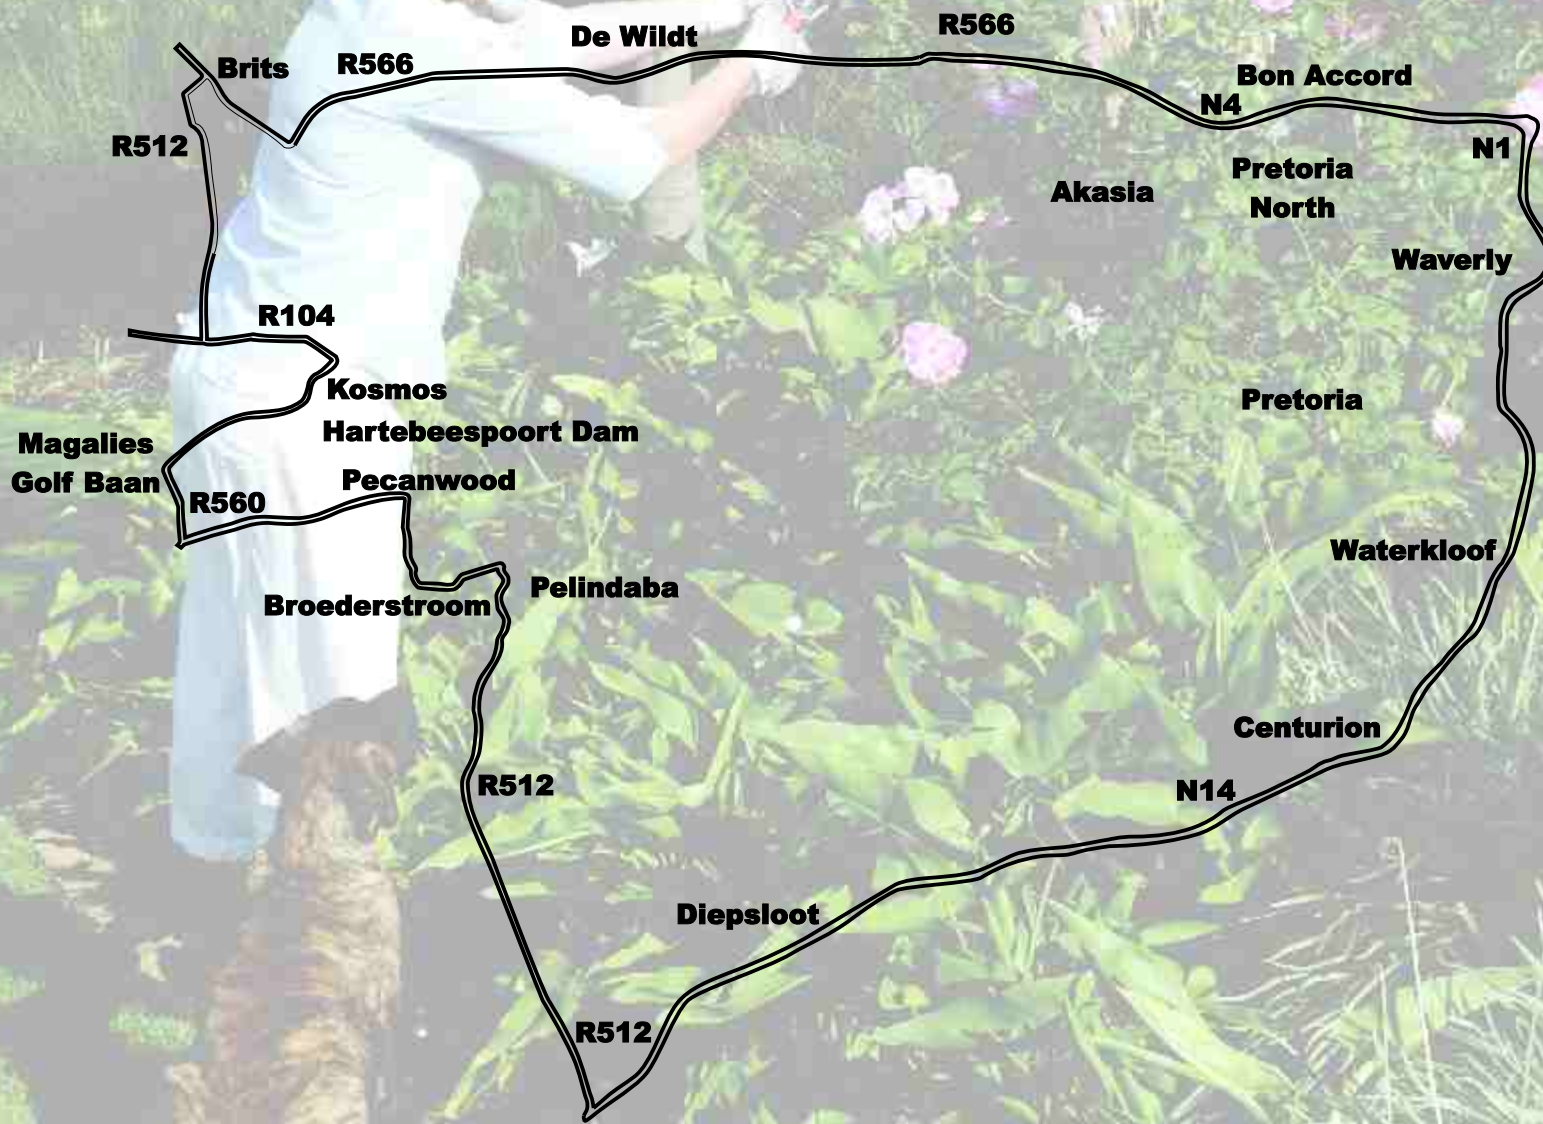

obaro

**Spring Garden Competition inquiries:
Sanet de Klerk
Tel: +27 (0) 12 381 2800**